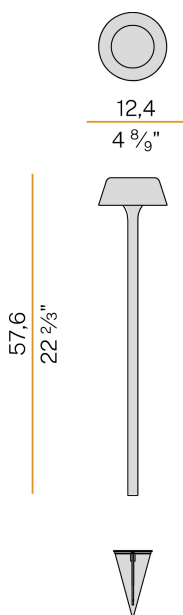

PANZERI

Firefly In The Sky

5V DC battery
PE07806.011.0514

● mat black

DIRECT
LIGHT

Data sheet

CODE	PE07806.011.0514
SYSTEM POWER CONSUMPTION	2W
EFFICACY	67lm/W
LIGHT SOURCE	LED
LIGHT SOURCE LIFETIME	L80 (B10) 70.000h
COLOUR TEMPERATURE	2700K Ra>90
LIGHT DISTRIBUTION	diffused
POWER SUPPLY	5V DC
ELECTRICAL CONFIGURATION	battery
NOMINAL LUMINOUS FLUX	273lm
LUMEN OUTPUT	134lm
EFFICIENCY	49.1%
WEIGHT	0.91 Kg
PROTECTION DEGREE	IP65
COLOUR TOLLERANCES	SDCM 3
PACKING DIMENSIONS (CM)	14,0 x 63,0 x 12,5

Floor lighting fixture for outdoor spaces, with direct light emission. Galvanized sheet metal peg for ground fixing in polyacrylic paint. Body in brass and aluminium in white, champagne, mat black, bronze or titanium polyacrylic paint. Removable head with magnetic fastening, in die-cast aluminium with polyacrylic paint. Silicone gaskets. Modelled acrylic diffuser with mat finish and serigraphy. Stainless steel screws. Push-button to adjust luminosity according to 5 levels of visual comfort. Battery status indicator integrated into the head. Equipped with Li-Po battery USB-C rechargeable, with up to 6 hours life at 100% of light emission and up to 24 hours life at 25%. Equipped with battery charger with USB-C connector and adapter plug.

Technical drawing

Polar diagram

PANZERI

Firefly In The Sky

Accessories / fixing

XM07800.201.0099

Stainless steel anti-theft accessories kit.